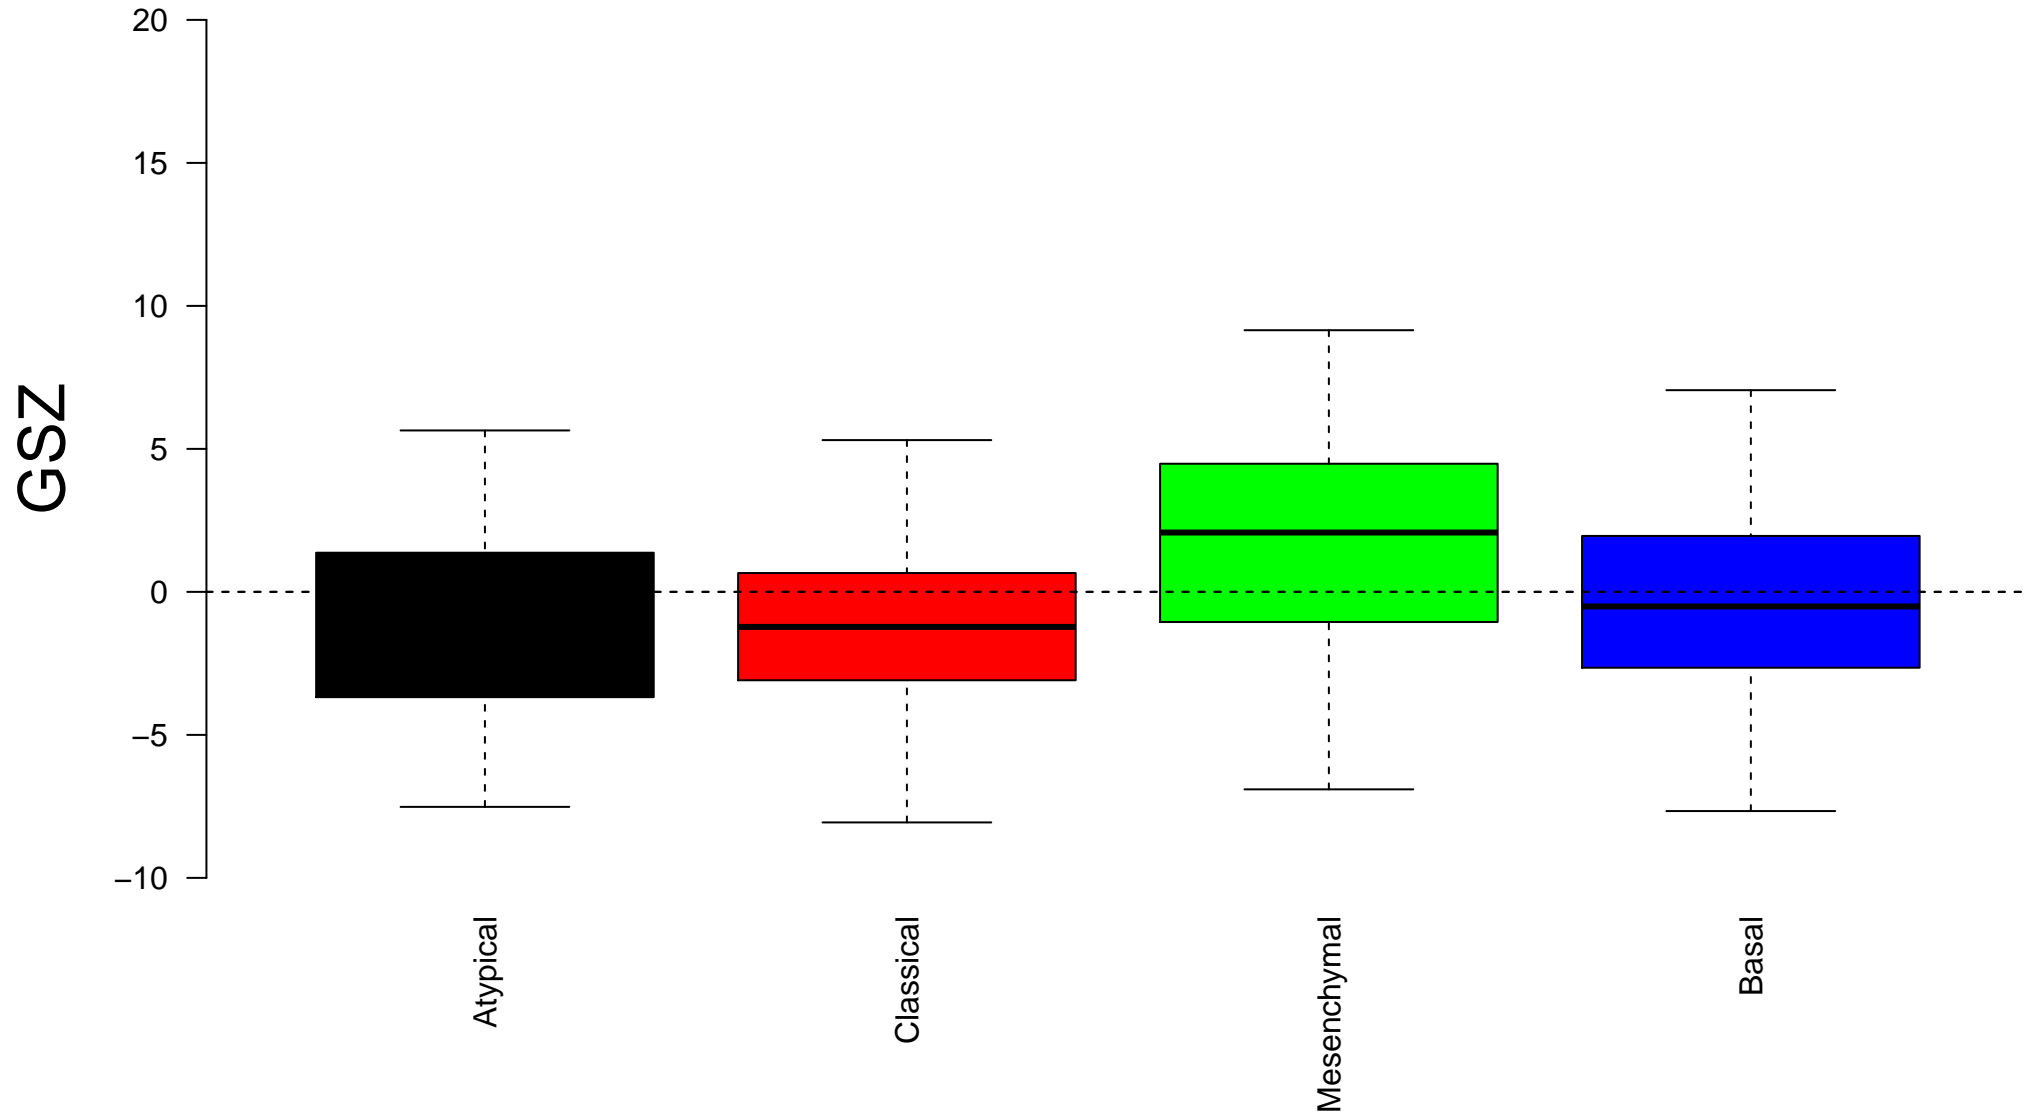

SEIKE_LUNG_CANCER_POOR_SURVIVAL

SEIKE_LUNG_CANCER_POOR_SURVIVAL

Enrichment in spots: SEIKE_LUNG_CANCER_POOR_SURVIVAL

Expression of SEIKE_LUNG_CANCER_POOR_SURVIVAL in Spot A

Expression of SEIKE_LUNG_CANCER_POOR_SURVIVAL in Spot B

Expression of SEIKE_LUNG_CANCER_POOR_SURVIVAL in Spot C

Expression of SEIKE_LUNG_CANCER_POOR_SURVIVAL in Spot D

Expression of SEIKE_LUNG_CANCER_POOR_SURVIVAL in Spot E

Expression of SEIKE_LUNG_CANCER_POOR_SURVIVAL in Spot F

Expression of SEIKE_LUNG_CANCER_POOR_SURVIVAL in Spot G

Expression of SEIKE_LUNG_CANCER_POOR_SURVIVAL in Spot H

Expression of SEIKE_LUNG_CANCER_POOR_SURVIVAL in Spot I

Expression of SEIKE_LUNG_CANCER_POOR_SURVIVAL in Spot J